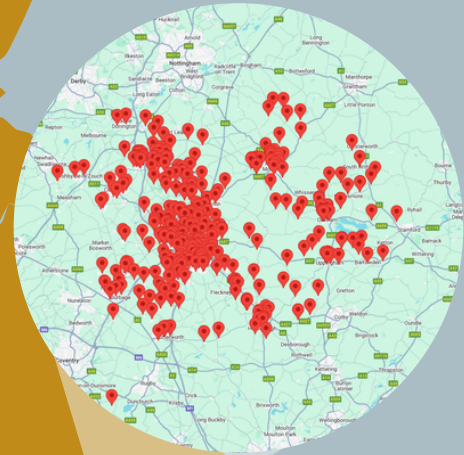

Bee Keeper Association tech for your next generation of beekeepers

Leicestershire and Rutland
Beekeepers Association

Swarm Collecting without
phone calls

Association Apiary
Management

Pollination services

Asian Hornet
reporting

Apiary security

Mentoring

429 swarms
reported in 2
seasons

CANTERBURY
BEEKEEPERS

108 swarms
reported in 1
season

Bee.Watch