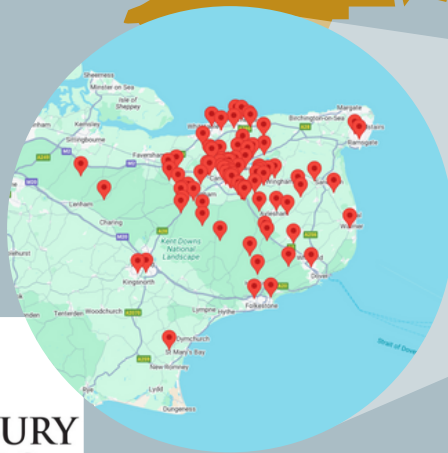

Bee Keeper Association tech for your next generation of beekeepers

Leicestershire and Rutland
Beekeepers Association

Swarm Collecting without
phone calls

Association Apiary
Management

Pollination services

Asian Hornet
reporting

Apiary security

Mentoring

429 swarms
reported in 2
seasons

CANTERBURY
BEEKEEPERS

108 swarms
reported in 1
season

Bee.Watch